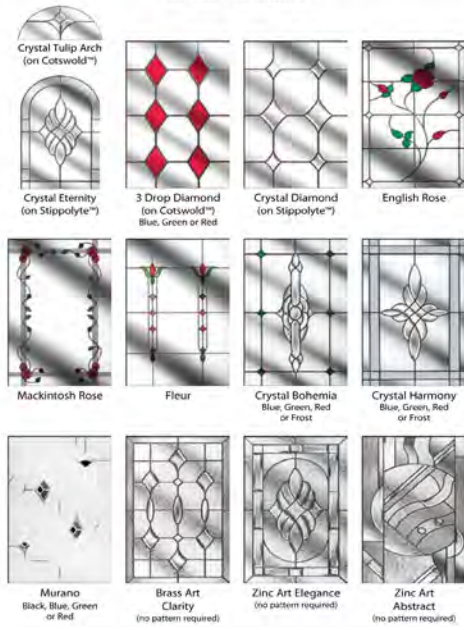

GRP Composite Doors

Door Colours

Frame Colours

Glass Patterns

Glass Designs

Doors available between 836mm - 1015mm wide

Doors available between 812mm - 1015mm wide

Doors available between 812mm - 1015mm wide (In white 660mm - 1015mm)

Door Dimensions

Composite Side Panel