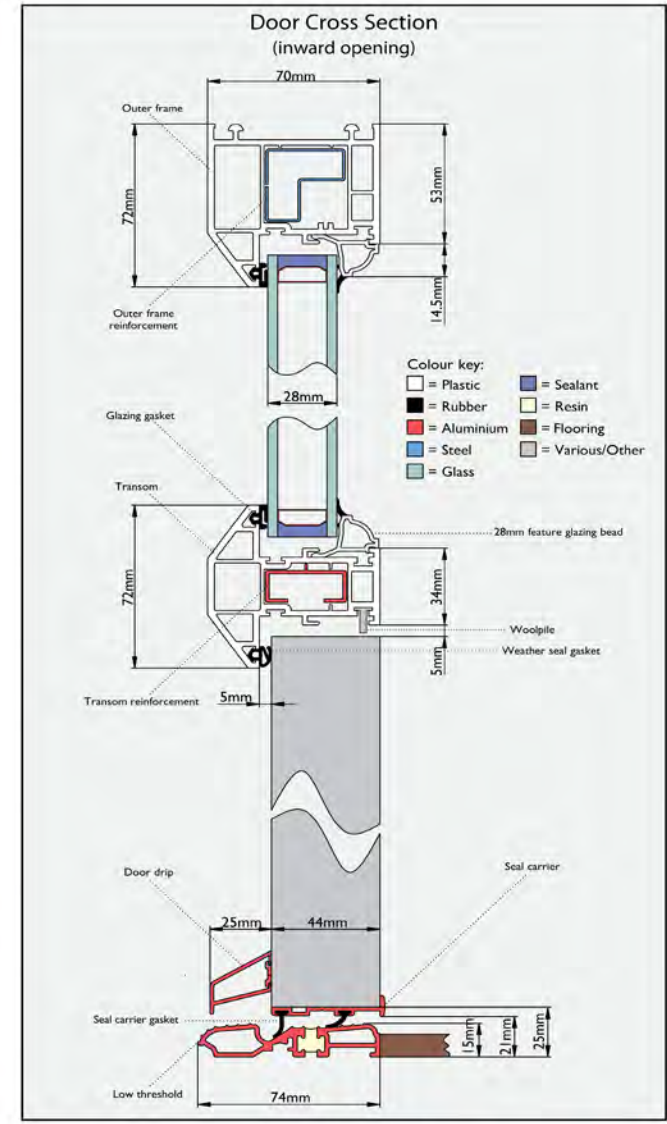

GRP Composite Doors

Door Colours

Frame Colours

Glass Patterns

Glass Designs

Doors available between 836mm - 1015mm wide

Doors available between 812mm - 1015mm wide

Doors available between 812mm - 1015mm wide (In white 660mm - 1015mm)

Door Dimensions

Composite Side Panel