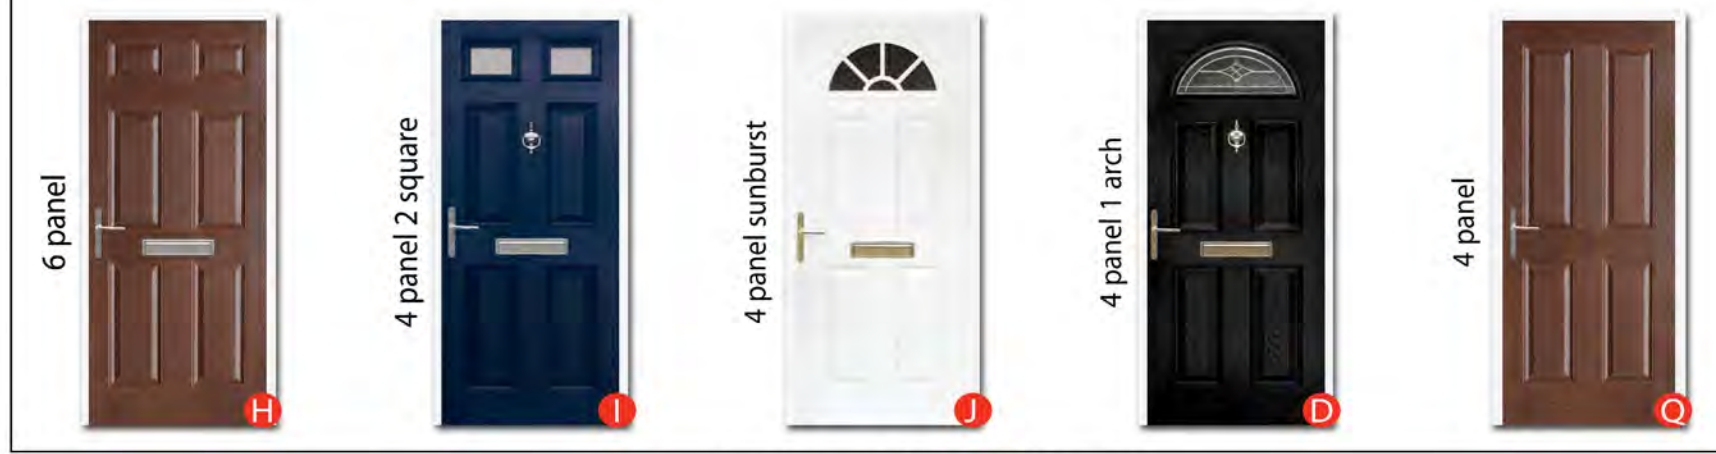

GRP Composite Doors

Door Colours

Frame Colours

Glass Patterns

Glass Designs

Doors available between 836mm - 1015mm wide

Doors available between 812mm - 1015mm wide

Doors available between 812mm - 1015mm wide (In white 660mm - 1015mm)

Door Dimensions

Composite Side Panel