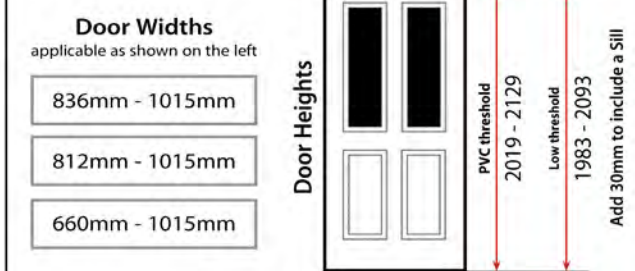

GRP Composite Doors

Door Colours

Frame Colours

Glass Patterns

Glass Designs

Doors available between 836mm - 1015mm wide

Doors available between 812mm - 1015mm wide

Doors available between 812mm - 1015mm wide (In white 660mm - 1015mm)

Door Dimensions

Composite Side Panel